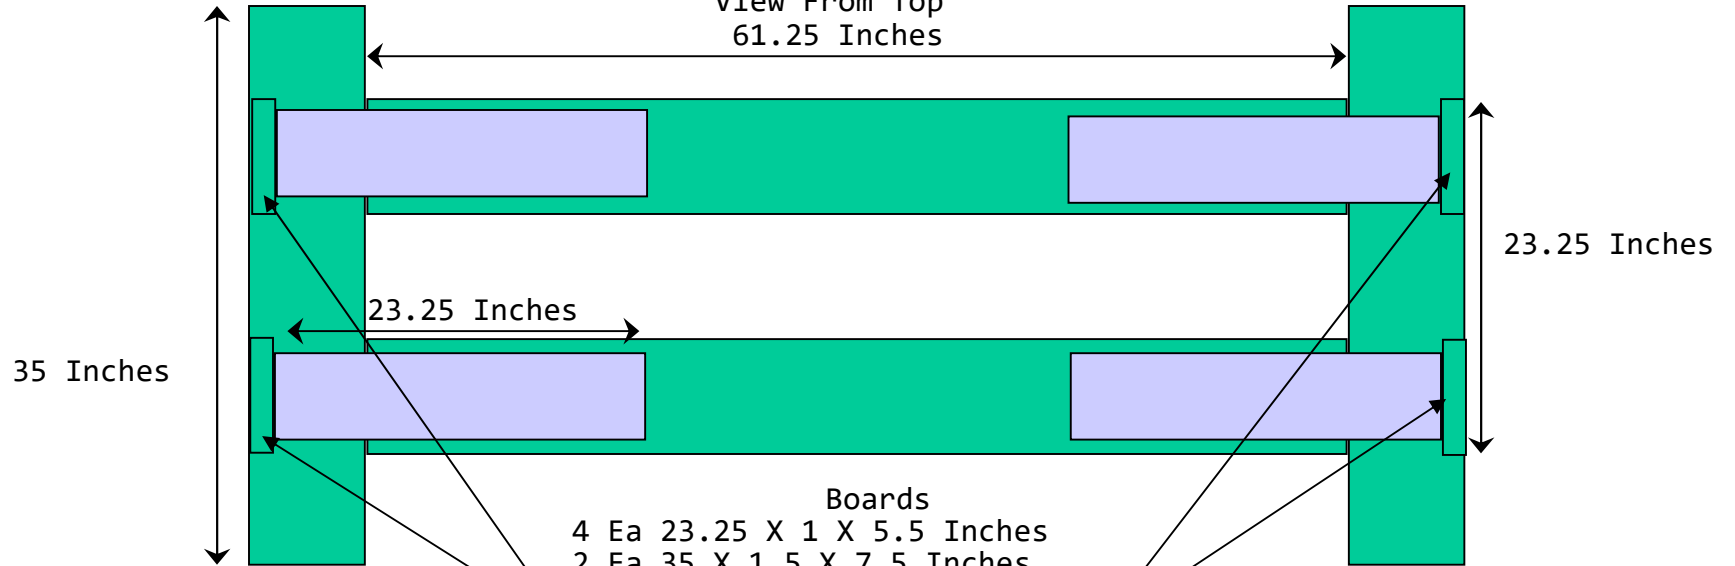

4" = 1" on this page.

Pavers Frame

View From Top

Boards

- 2 Ea 23.25 X 1.5 X 3.5 Inches
- 2 Ea 16.25 X 1.5 X 3.5 Inches
- 2 Ea 8.75 X 1.5 X 7.25 Inches
- 2 Ea 23.25 X 1.5 X 7.25 Inches

16.25 Inches

This project assumes 16
Inch pavers

1 Foot = 1" on this page

<https://gandalfddi.z19.web.core.windows.net//woodbbq.htm>
View From Top
61.25 Inches

- Boards
- 4 Ea 23.25 X 1 X 5.5 Inches
 - 2 Ea 35 X 1.5 X 7.5 Inches
 - 2 Ea 61.25 X 1.5 X 7.25 Inches
 - 8 Ea 42 X 1.5 X 7.25 Inches

1 Foot = 1" on this page

<https://gandalfddi.z19.web.core.windows.net//woodbbq.htm>

1 Foot = 1" on this page

<https://gandalfddi.z19.web.core.windows.net//woodbbq.htm>

6 Ea 23.25 X 1.5 X 7.25 Boards for shelves