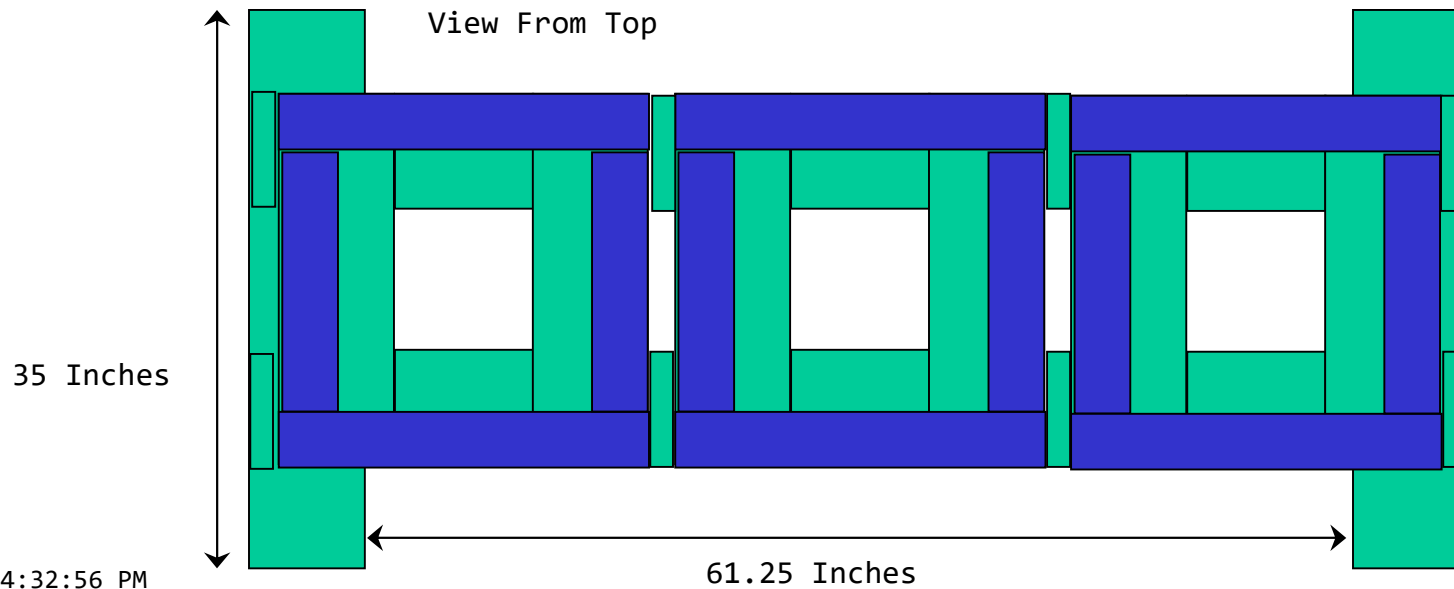

4" = 1" on this page.

Pavers Frame

View From Top

Boards

- 2 Ea 23.25 X 1.5 X 3.5 Inches
- 2 Ea 16.25 X 1.5 X 3.5 Inches
- 2 Ea 8.75 X 1.5 X 7.25 Inches
- 2 Ea 23.25 X 1.5 X 7.25 Inches

16.25 Inches

This project assumes 16
Inch pavers

1 Foot = 1" on this page

<https://gandalfddi.z19.web.core.windows.net//woodbbq.htm>
View From Top
61.25 Inches

- Boards
- 4 Ea 23.25 X 1 X 5.5 Inches
 - 2 Ea 35 X 1.5 X 7.5 Inches
 - 2 Ea 61.25 X 1.5 X 7.25 Inches
 - 8 Ea 42 X 1.5 X 7.25 Inches

1 Foot = 1" on this page

<https://gandalfddi.z19.web.core.windows.net//woodbbq.htm>

1 Foot = 1" on this page

<https://gandalfddi.z19.web.core.windows.net//woodbbq.htm>

6 Ea 23.25 X 1.5 X 7.25 Boards for shelves