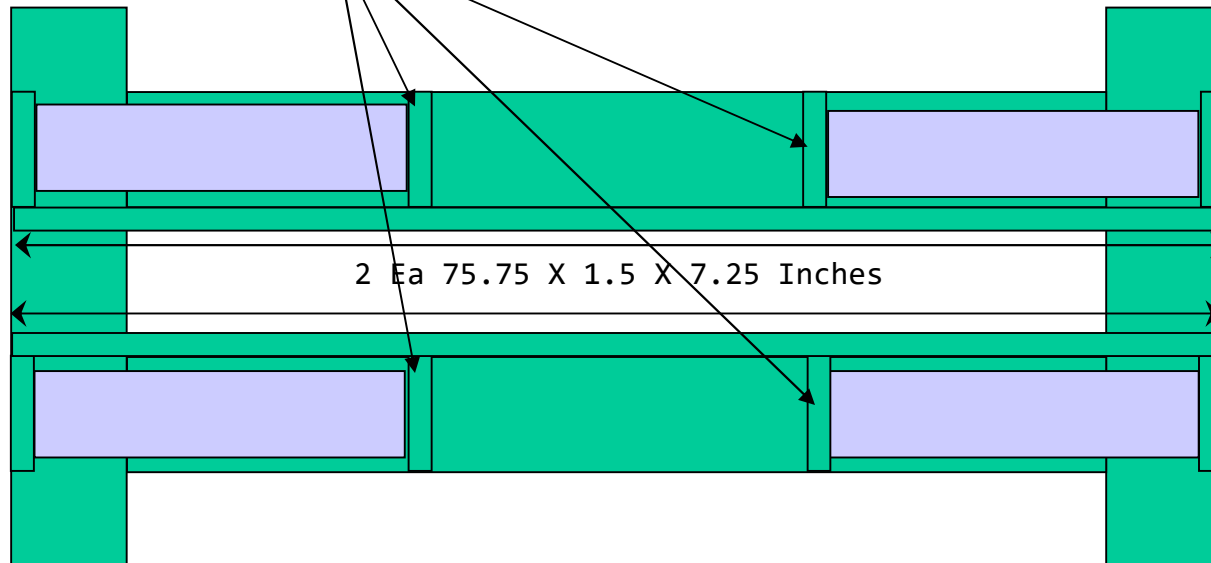

4" = 1" on this page.

Pavers Frame

View From Top

Boards

- 2 Ea 23.25 X 1.5 X 3.5 Inches
- 2 Ea 16.25 X 1.5 X 3.5 Inches
- 2 Ea 8.75 X 1.5 X 7.25 Inches
- 2 Ea 23.25 X 1.5 X 7.25 Inches

16.25 Inches

This project assumes 16
Inch pavers

1 Foot = 1" on this page

<https://gandalfddi.z19.web.core.windows.net//woodbbq.htm>
View From Top
61.25 Inches

- Boards
- 4 Ea 23.25 X 1 X 5.5 Inches
 - 2 Ea 35 X 1.5 X 7.5 Inches
 - 2 Ea 61.25 X 1.5 X 7.25 Inches
 - 8 Ea 42 X 1.5 X 7.25 Inches

1 Foot = 1" on this page

<https://gandalfddi.z19.web.core.windows.net//woodbbq.htm>

1 Foot = 1" on this page

<https://gandalfddi.z19.web.core.windows.net//woodbbq.htm>

6 Ea 23.25 X 1.5 X 7.25 Boards for shelves