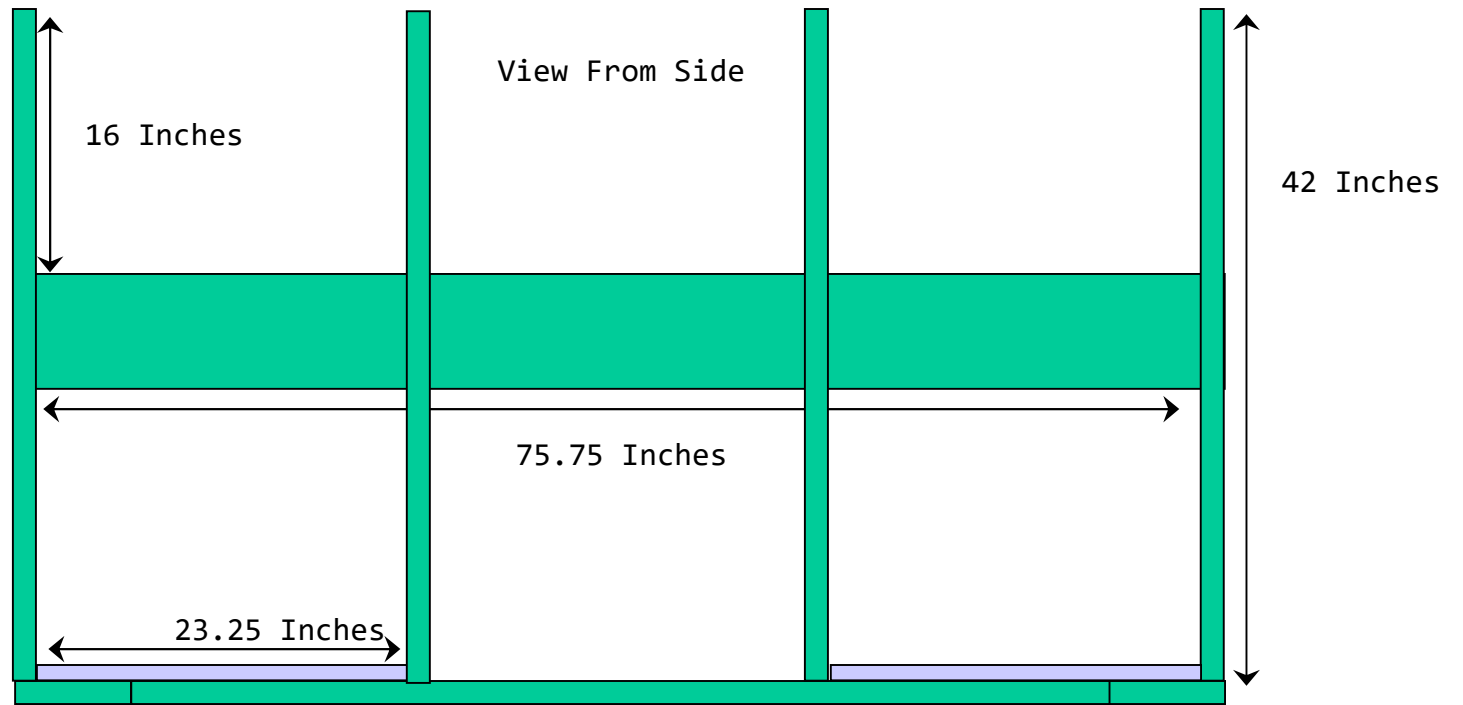

4" = 1" on this page.

Pavers Frame

View From Top

Boards

- 2 Ea 23.25 X 1.5 X 3.5 Inches
- 2 Ea 16.25 X 1.5 X 3.5 Inches
- 2 Ea 8.75 X 1.5 X 7.25 Inches
- 2 Ea 23.25 X 1.5 X 7.25 Inches

16.25 Inches

This project assumes 16
Inch pavers

1 Foot = 1" on this page

<https://gandalfddi.z19.web.core.windows.net//woodbbq.htm>
View From Top
61.25 Inches

- Boards
- 4 Ea 23.25 X 1 X 5.5 Inches
 - 2 Ea 35 X 1.5 X 7.5 Inches
 - 2 Ea 61.25 X 1.5 X 7.25 Inches
 - 8 Ea 42 X 1.5 X 7.25 Inches

1 Foot = 1" on this page

<https://gandalfddi.z19.web.core.windows.net//woodbbq.htm>

1 Foot = 1" on this page

<https://gandalfddi.z19.web.core.windows.net//woodbbq.htm>

6 Ea 23.25 X 1.5 X 7.25 Boards for shelves