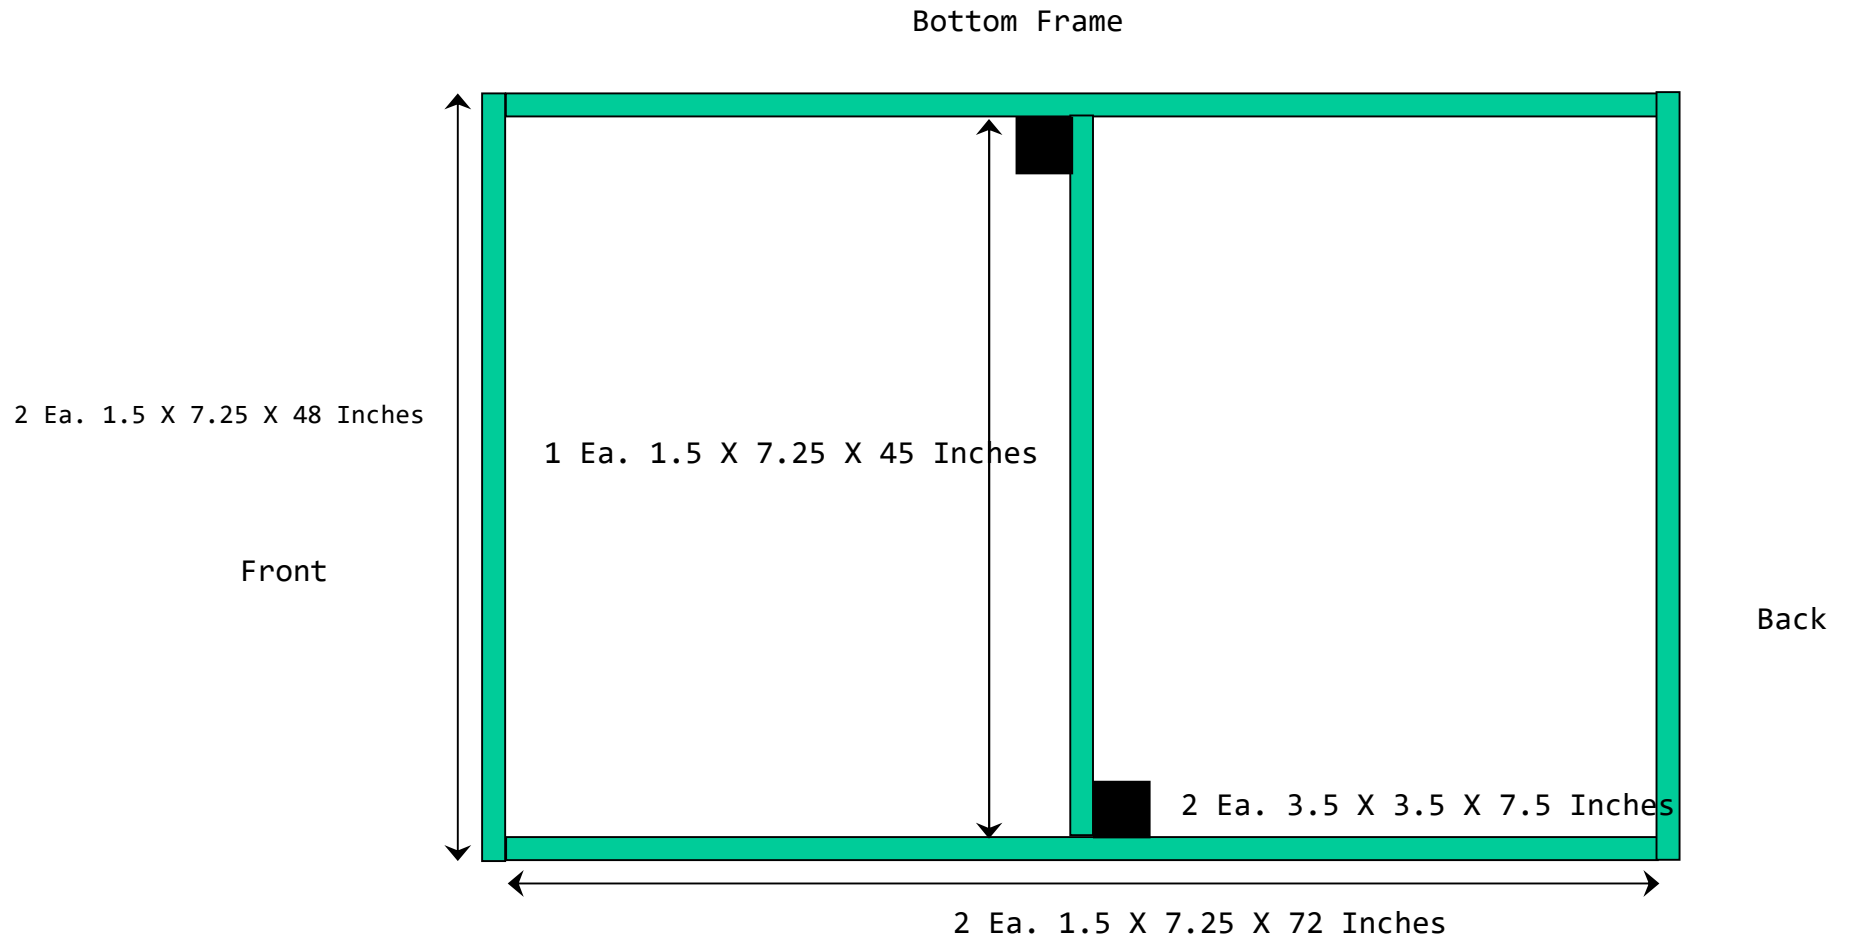

12" = 1" on all pages

<https://gandalfdi.z19.web.core.windows.net/woodph.htm>

Bottom Frame with tops

Shelves

2 Ea. 1.5 X 3.5 X 56 Inches

3 Ea. 1 X 5.5 X 48 Inches

Shelf 2

2 Ea. 1.5 X 3.5 X 40Inches

3 Ea. 1 X 5.5 X 48"

Shelf 3

Top Shelf - Shelf 4

2 Ea. 1.5 X 3.5 X 24 Inches

3 Ea. 1 X 5.5 X 48 Inches

Side View

4 Ea. 1 X 5.5 X 49 Inches

4 Ea. 1 X 5.5 X 35 Inches

4 Ea. 1 X 5.5 X 21 Inches