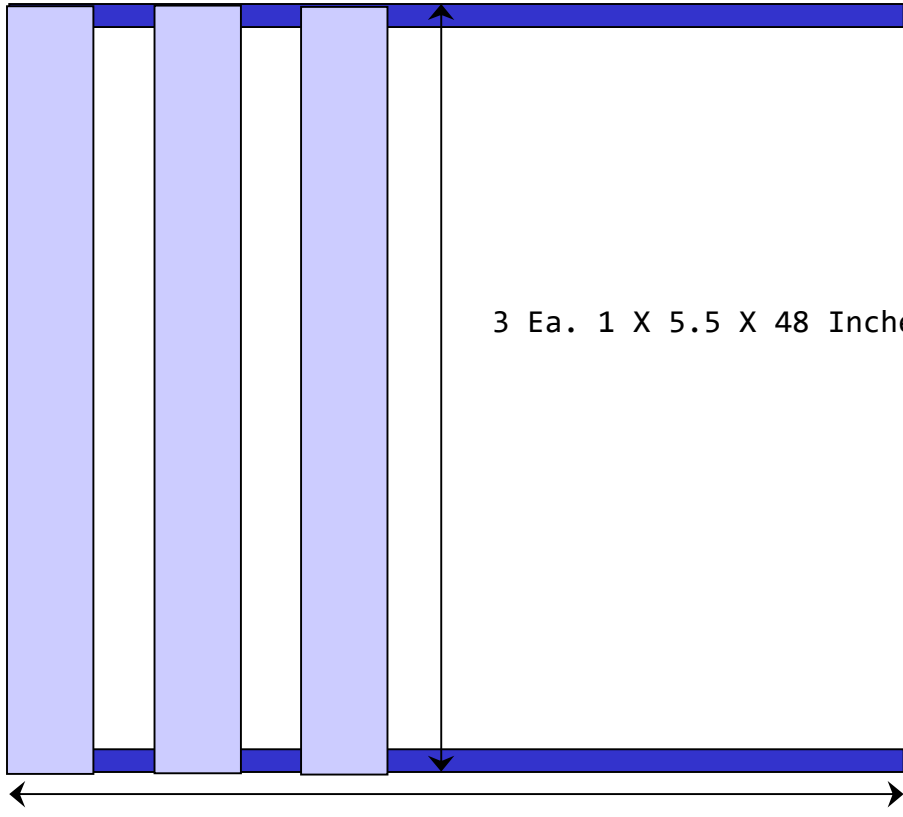

12" = 1" on all pages

<https://gandalfdi.z19.web.core.windows.net/woodph.htm>

Bottom Frame with tops

Shelves

2 Ea. 1.5 X 3.5 X 56 Inches

3 Ea. 1 X 5.5 X 48 Inches

Shelf 2

2 Ea. 1.5 X 3.5 X 40Inches

3 Ea. 1 X 5.5 X 48"

Shelf 3

Top Shelf - Shelf 4

2 Ea. 1.5 X 3.5 X 24 Inches

3 Ea. 1 X 5.5 X 48 Inches

Side View

4 Ea. 1 X 5.5 X 49 Inches

4 Ea. 1 X 5.5 X 35 Inches

4 Ea. 1 X 5.5 X 21 Inches