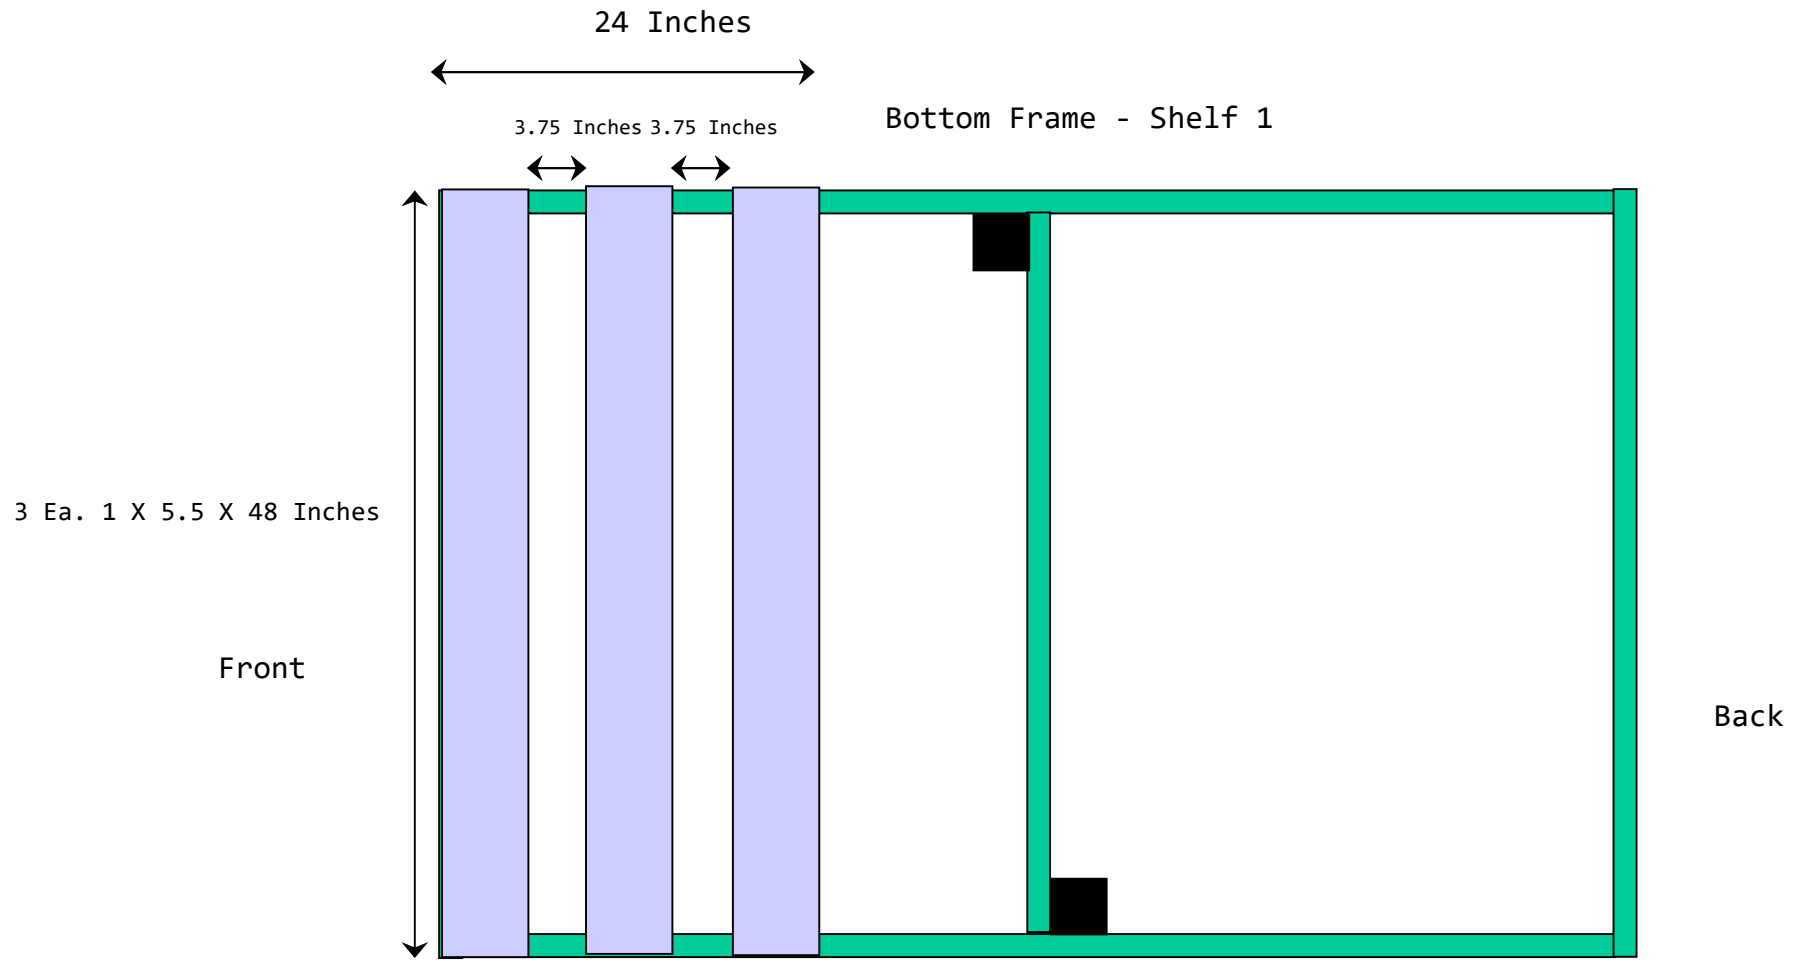

12" = 1" on all pages

<https://gandalfdi.z19.web.core.windows.net/woodph.htm>

Bottom Frame with tops

Shelves

2 Ea. 1.5 X 3.5 X 56 Inches

3 Ea. 1 X 5.5 X 48 Inches

Shelf 2

2 Ea. 1.5 X 3.5 X 40Inches

3 Ea. 1 X 5.5 X 48"

Shelf 3

Top Shelf - Shelf 4

2 Ea. 1.5 X 3.5 X 24 Inches

3 Ea. 1 X 5.5 X 48 Inches

Side View

4 Ea. 1 X 5.5 X 49 Inches

4 Ea. 1 X 5.5 X 35 Inches

4 Ea. 1 X 5.5 X 21 Inches